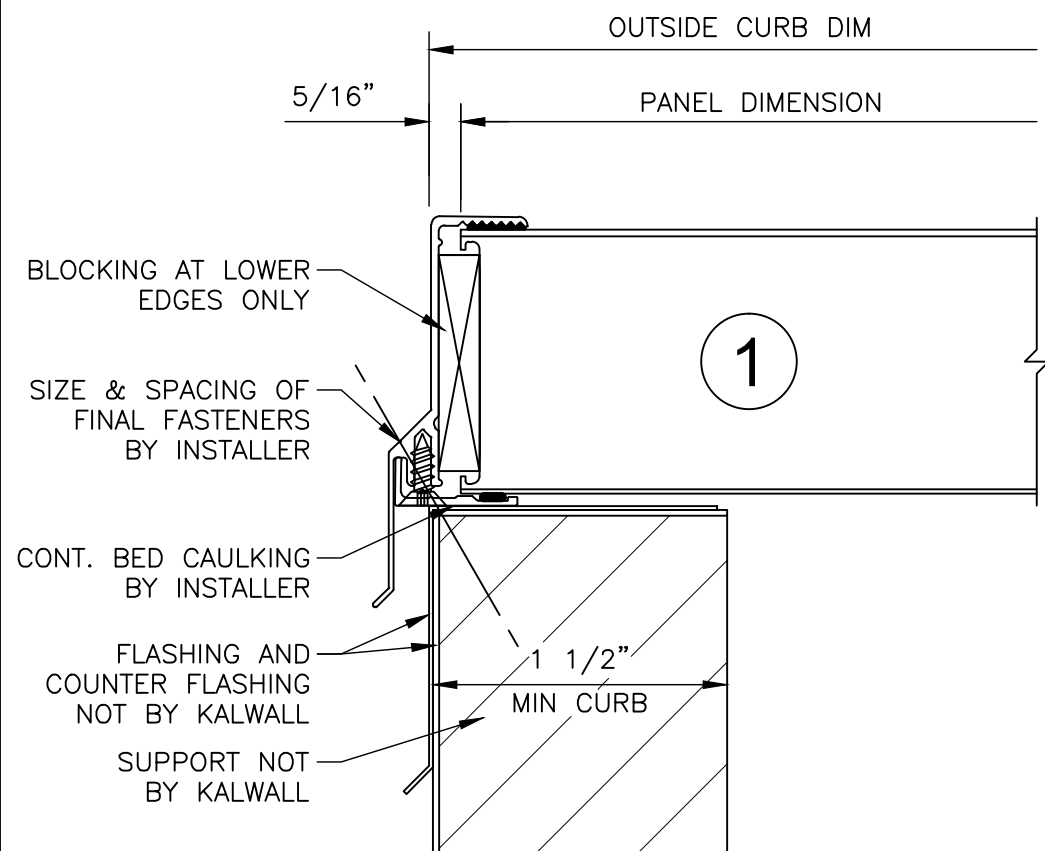

5' x 10' SKYLIGHT
S-510-3A

KALWALL[®]
high performance translucent building systems