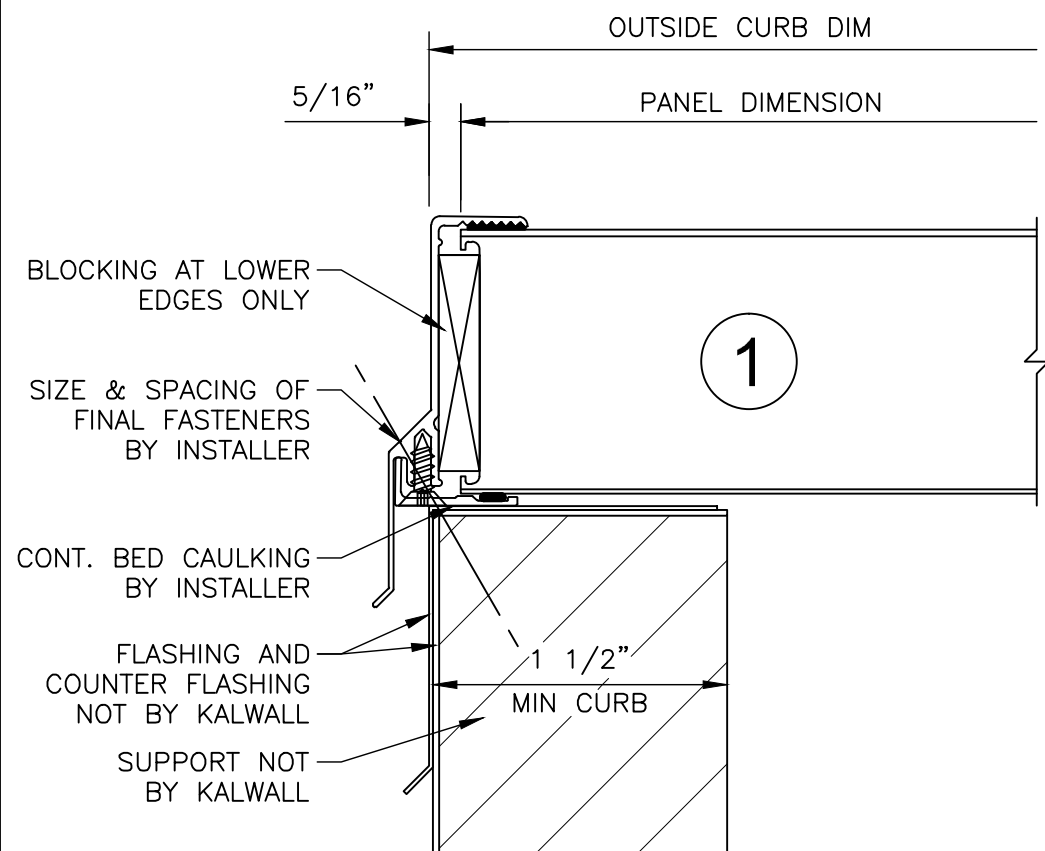

**4' x 20' SKYLIGHT**  
S-420-3A

**KALWALL**<sup>®</sup>  
high performance translucent building systems