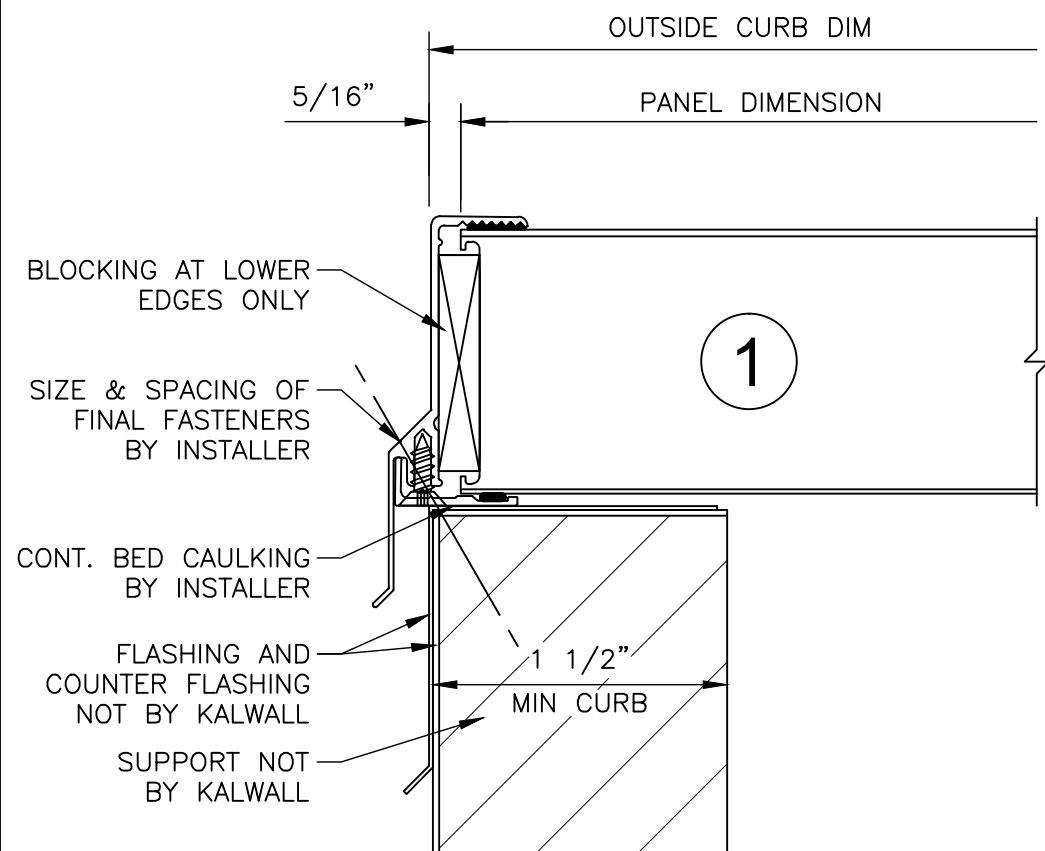

**4' x 17' SKYLIGHT**  
S-417-3A

**KALWALL**<sup>®</sup>  
high performance translucent building systems