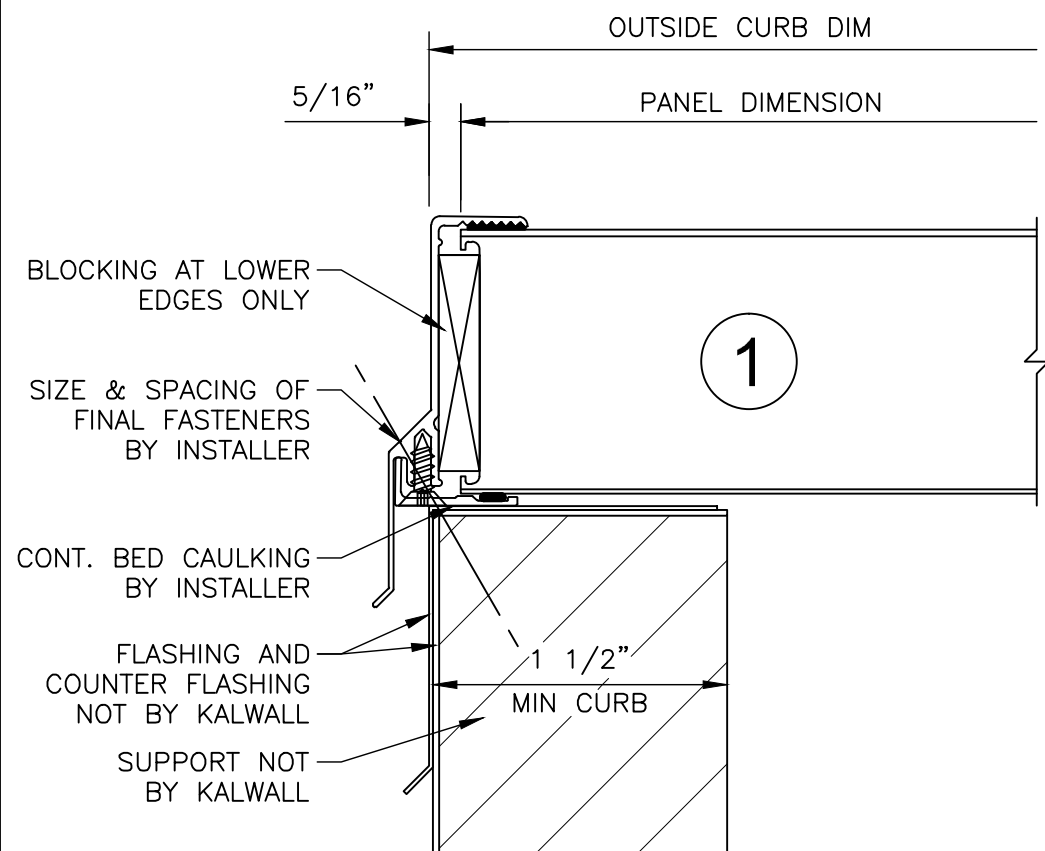

5' x 8' SKYLIGHT
S-58-3A

KALWALL[®]
high performance translucent building systems