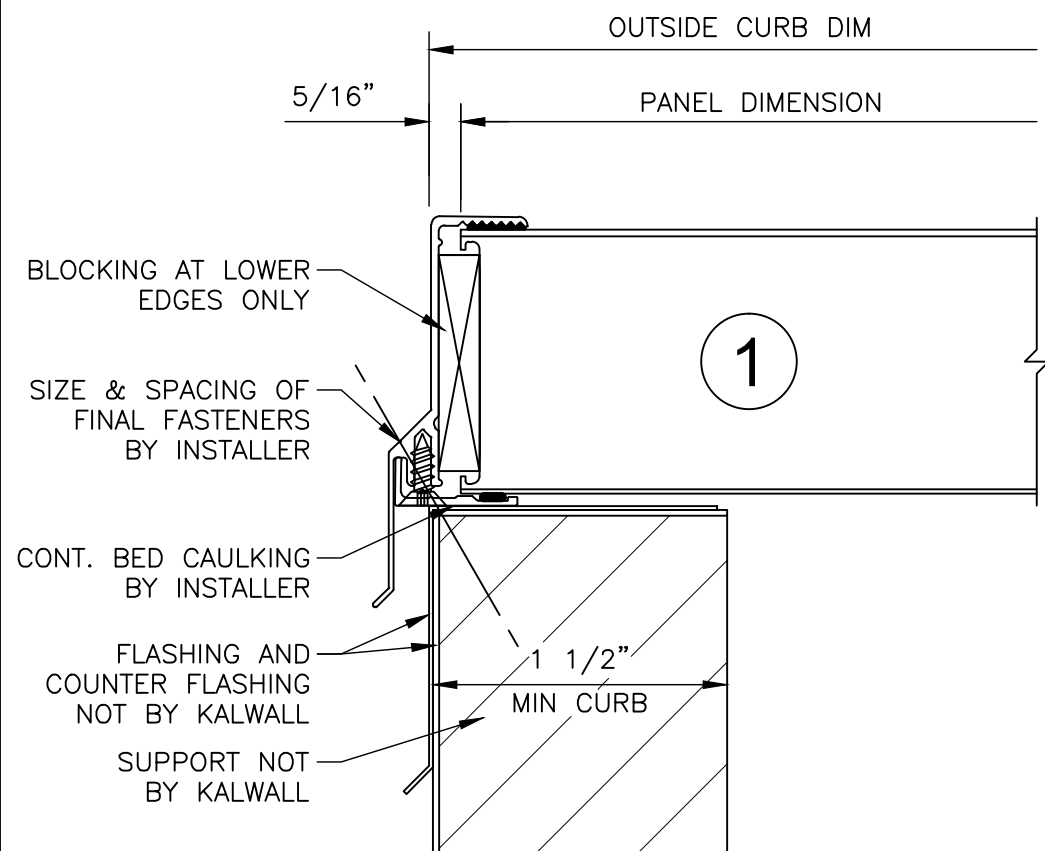

5' x 6' SKYLIGHT
S-56-3A

KALWALL[®]
high performance translucent building systems