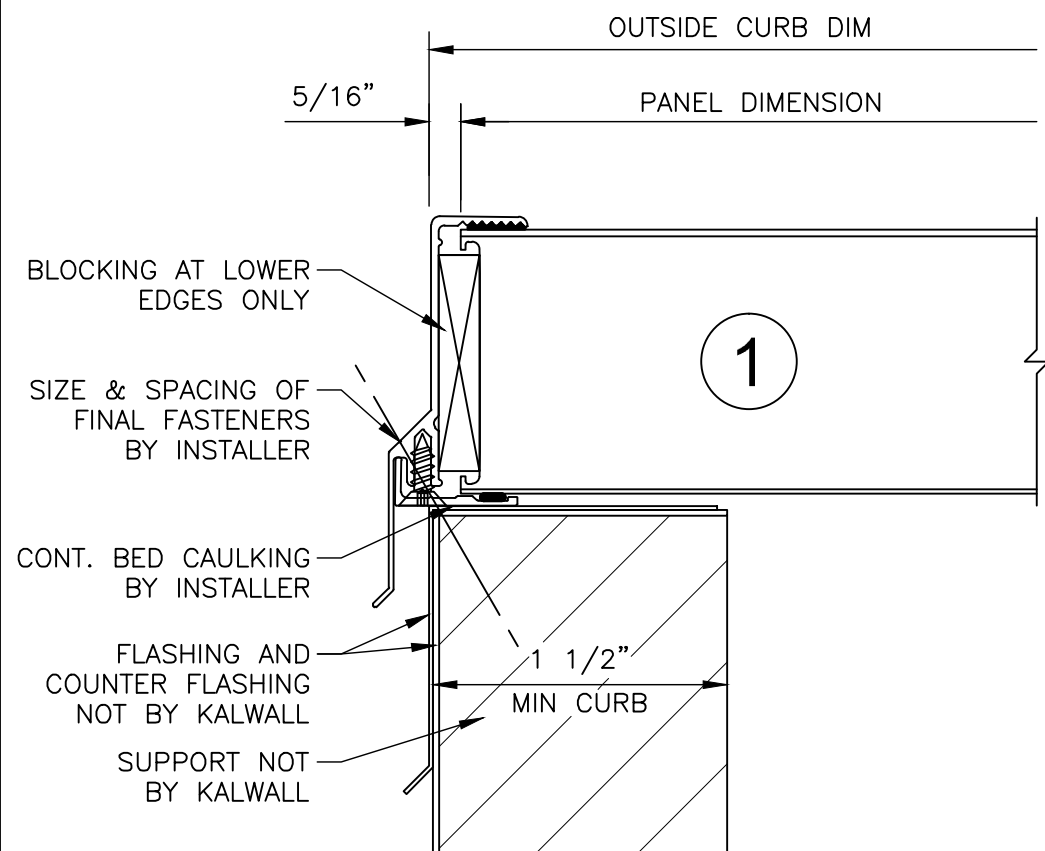

5' x 5' SKYLIGHT
S-55-3A

KALWALL[®]
high performance translucent building systems