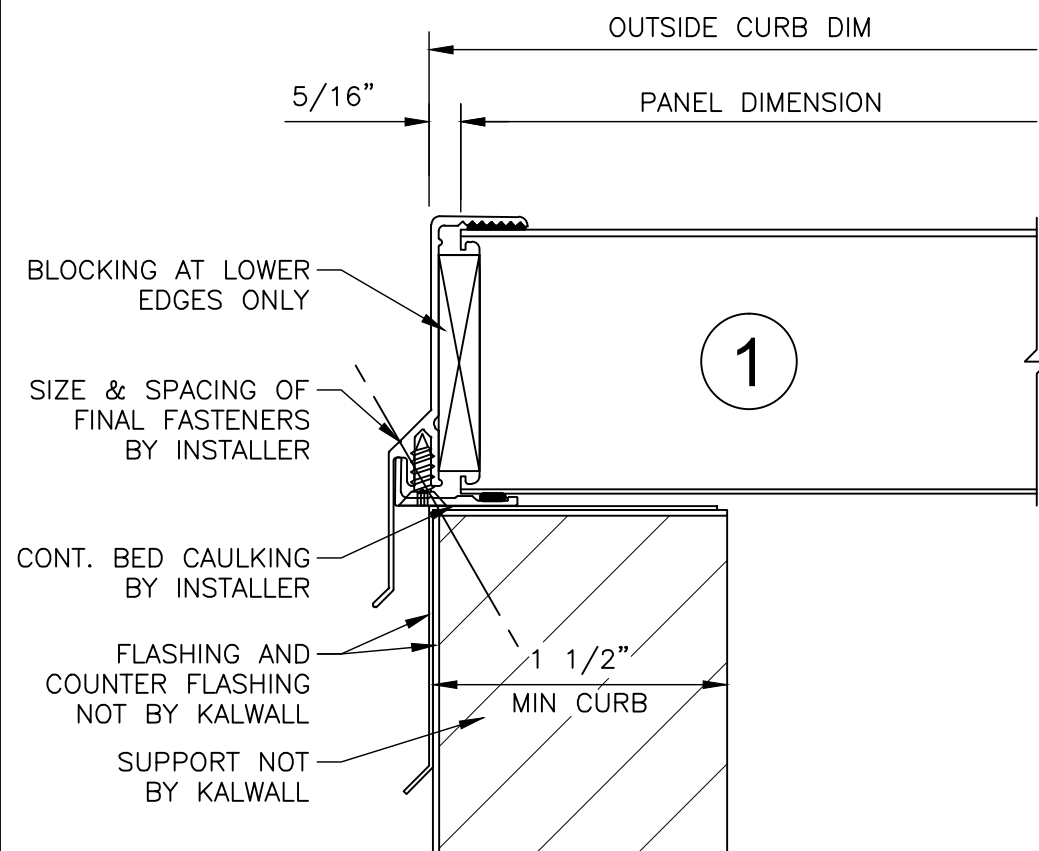

5' x 16' SKYLIGHT
S-516-3A

KALWALL[®]
high performance translucent building systems