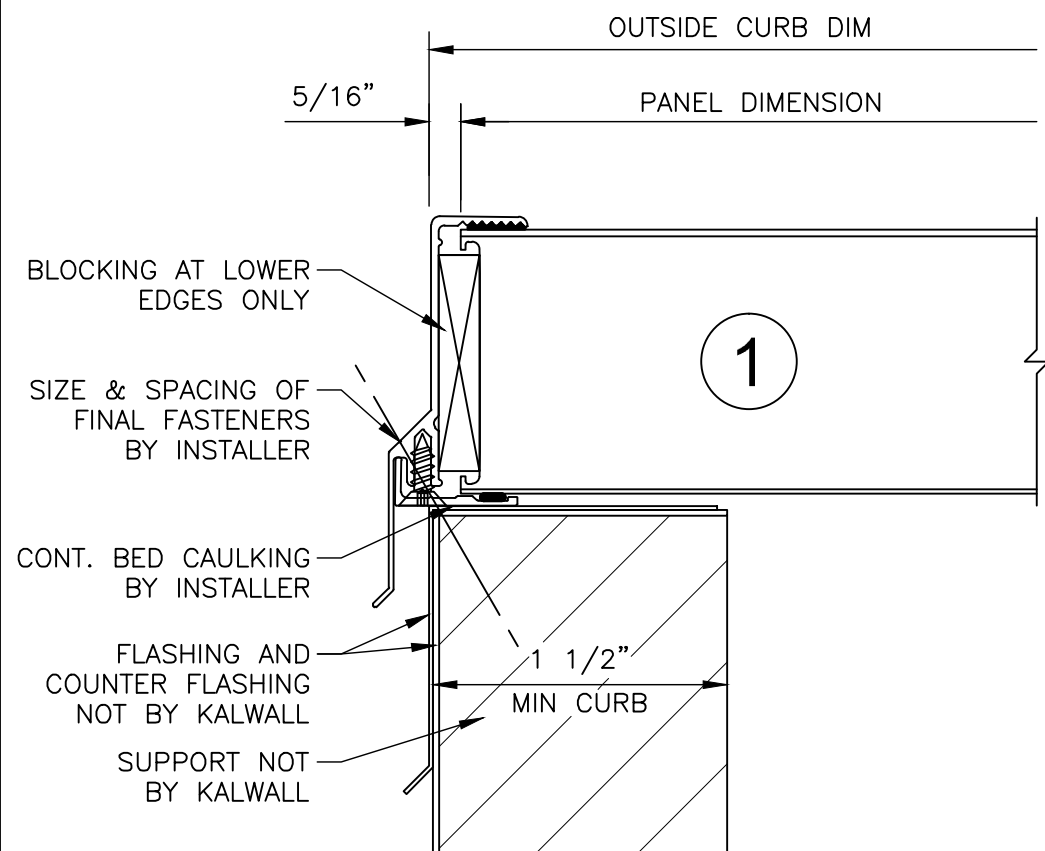

**4' x 9' SKYLIGHT**  
S-49-3A

**KALWALL**<sup>®</sup>  
high performance translucent building systems