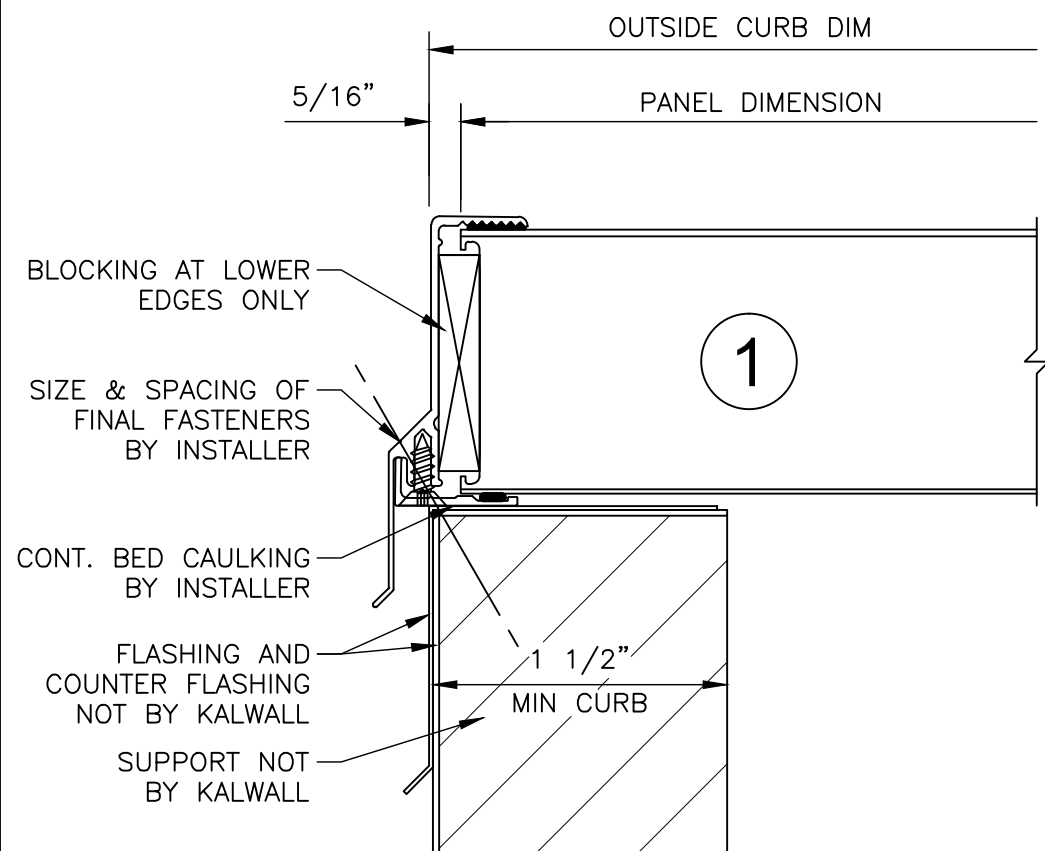

4' x 8' SKYLIGHT
S-48-3A

KALWALL[®]
high performance translucent building systems