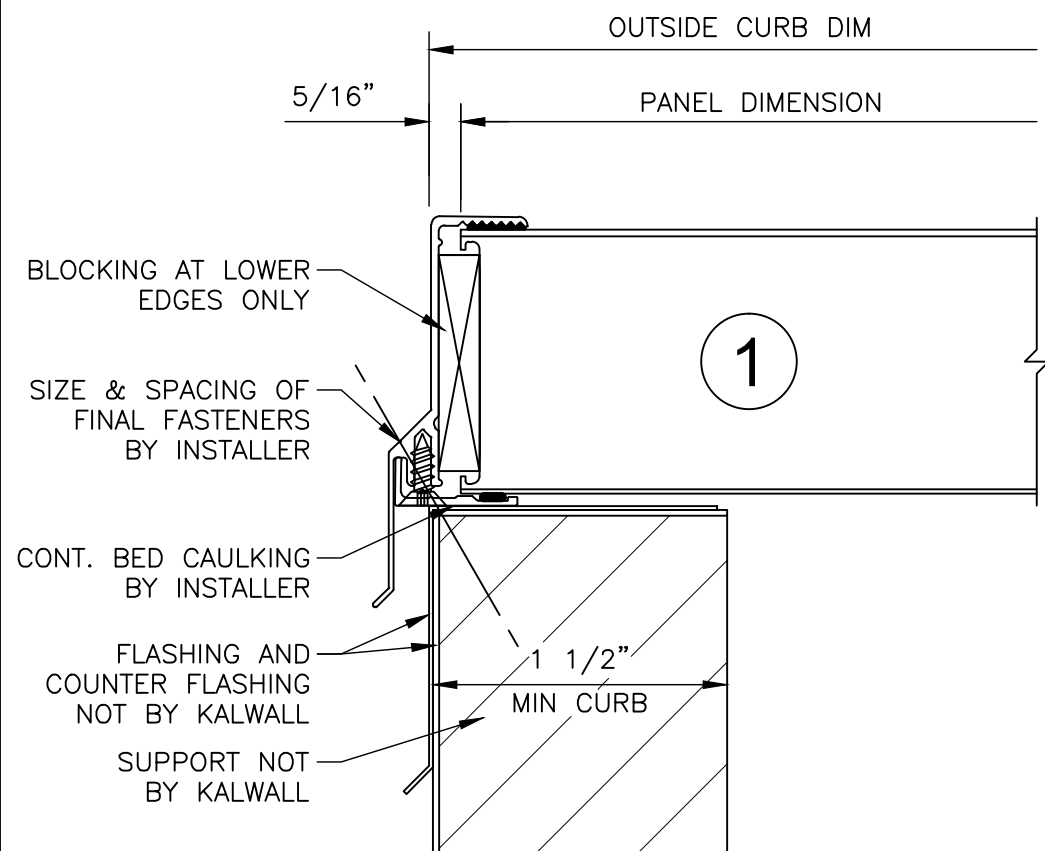

4' x 7' SKYLIGHT
S-47-3A

KALWALL[®]
high performance translucent building systems