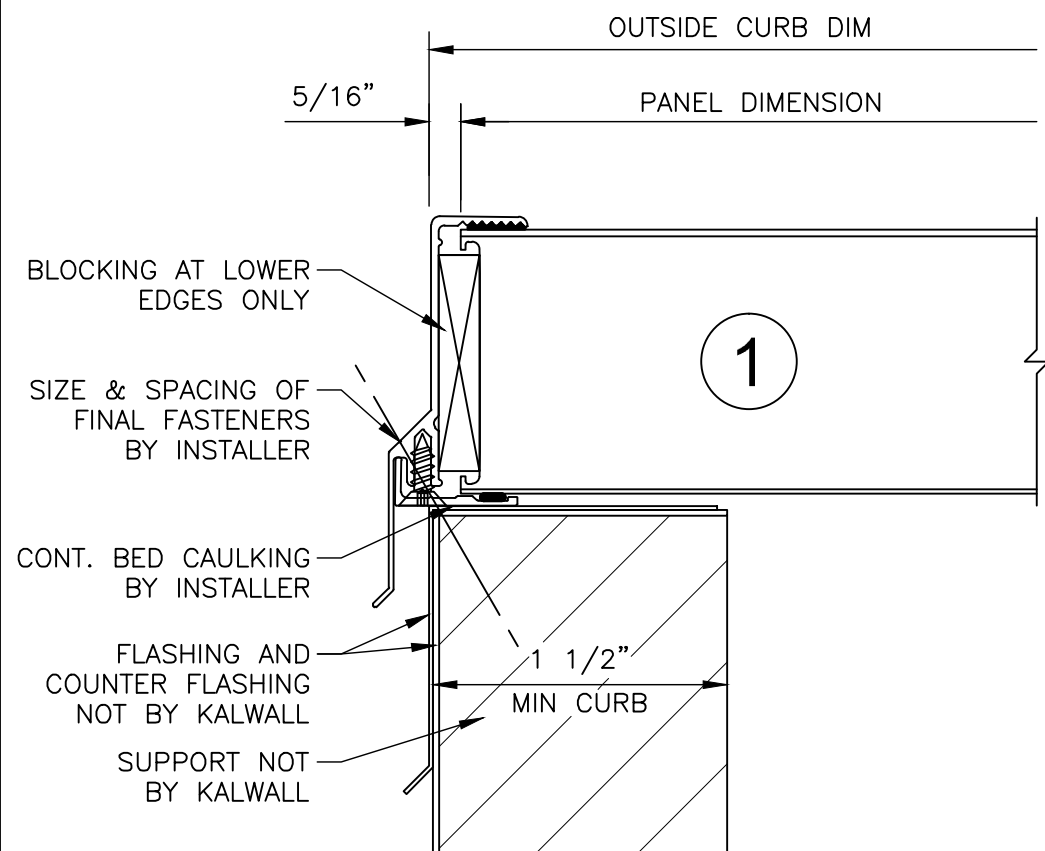

**4' x 5' SKYLIGHT**  
S-45-3A

**KALWALL**<sup>®</sup>  
high performance translucent building systems