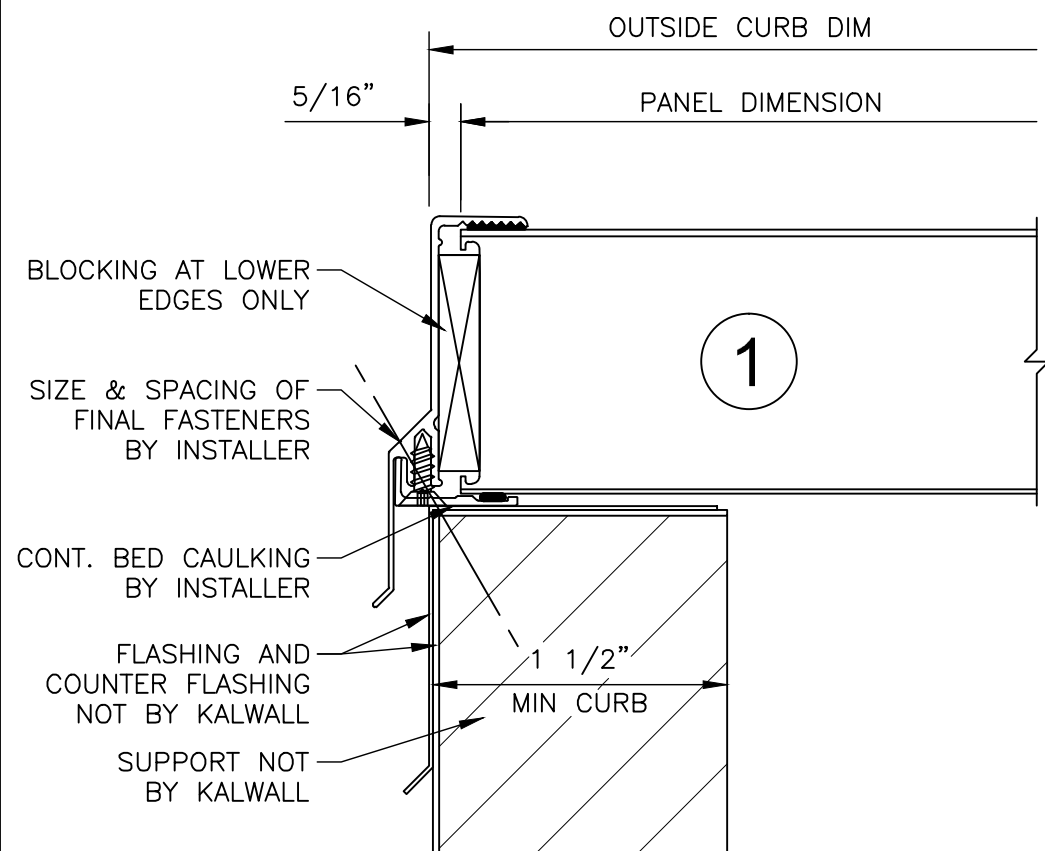

4' x 12' SKYLIGHT
S-412-3A

KALWALL[®]
high performance translucent building systems