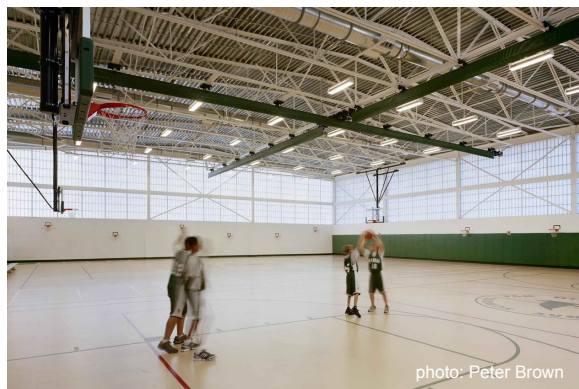

Far Hills Country Day School
Far Hills, NJ | BRB Architects

Buurtsporthal Parkloods
Antwerp, Belgium | Verdickt & Verdickt Architecten

From elementary and high school, to colleges and universities, all the way up to the professional level, Kalwall provides athletes of all ages the best in daylighting. There is no other technology that balances light quality, solar control and thermal performance so that athletes can focus in on the action without glare, discomfort or distraction.

Perhaps that is why Kalwall has been daylighting the world of sports, fitness + recreation for over sixty years by illuminating:

Stadiums + Arenas

Gymnasia + Field Houses

Practice Facilities

Pools + Natatoriums

Ice Skating + Hockey Rinks

Fitness Centers

Recreation + Athletic Centers

Locker Rooms

Indoor Tracks + Cages

Military Training Facilities

Yoga + Dance Studios

Florida State University Football: Indoor Practice Facility
Tallahassee, FL | Barnett, Fronczak, Barlowe Architects